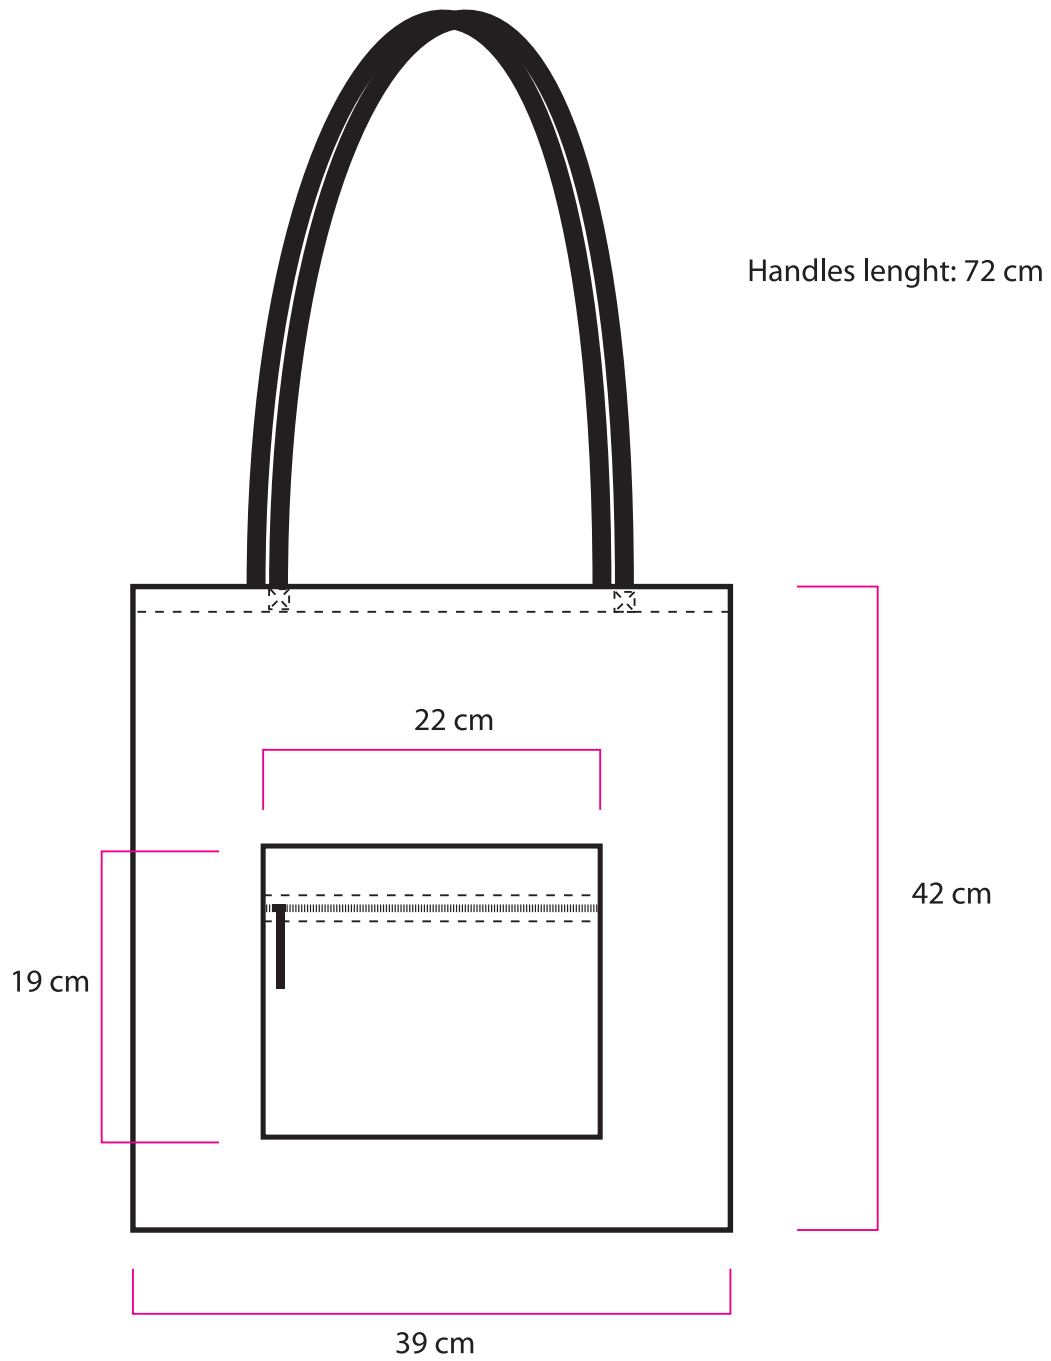

molti

Tote bag

Base Canvas

Size: 39x42 cm

Materials

Main fabric: canvas

Pullers: metal puller with 10 mm reps tape

Handle: reps tape 25 mm

FRONT POCKET

Size: 22x19 cm
(same as backpack)

molti

Backpack

Base Canvas

Size: 29x41x9 cm

BRANDING

NON WOVEN LABEL

Color: White

Print : Black

Size: 20x20 mm