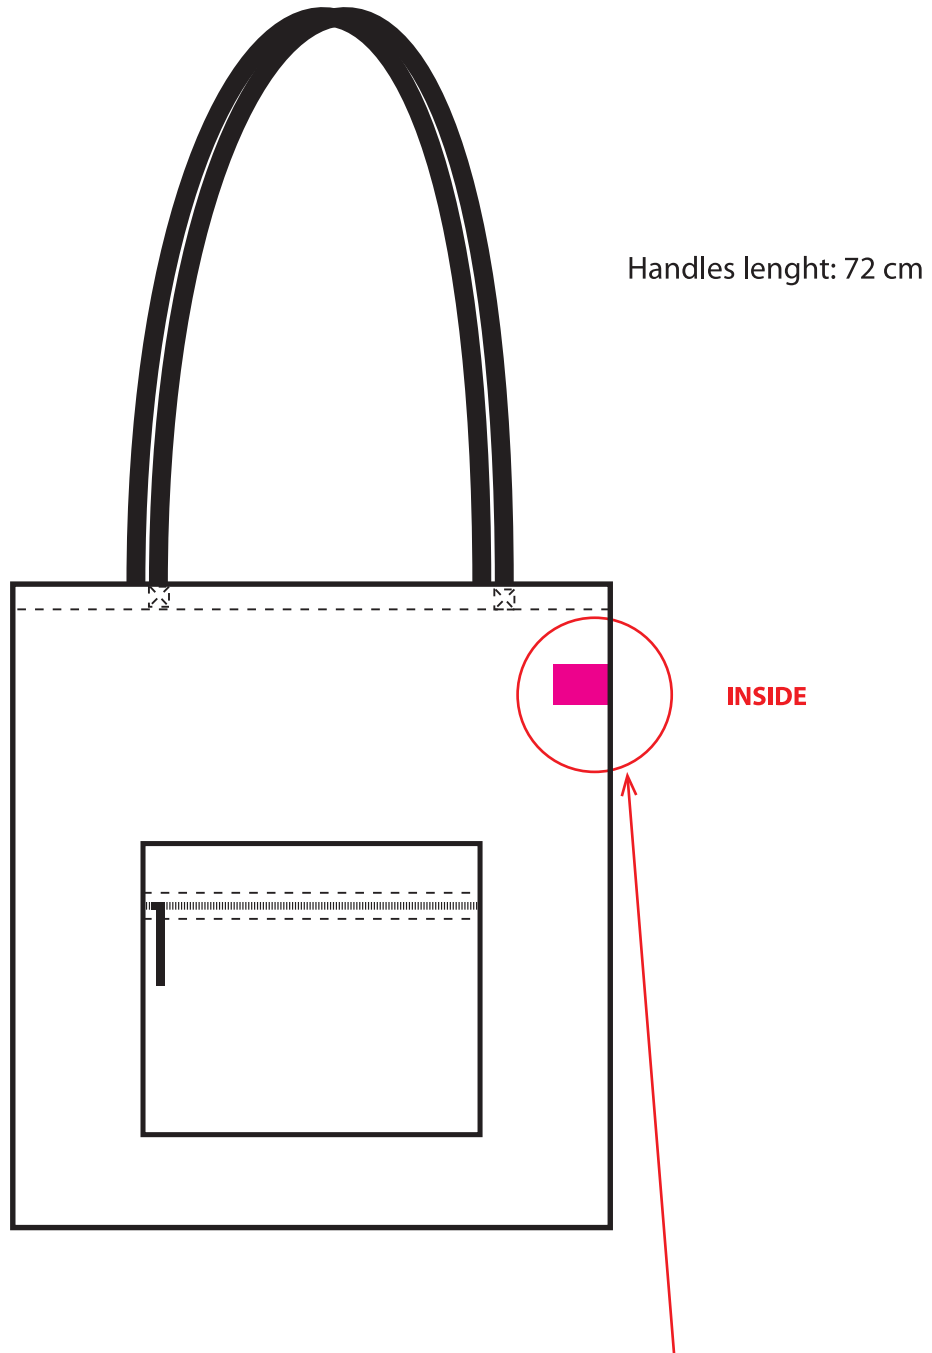

molti

Tote bag

Base Canvas

Size: 39x42 cm

Materials

Main fabric: canvas

Pullers: metal puller with 10 mm reps tape

Handle: reps tape 25 mm

FRONT POCKET

Size: 22x19 cm
(same as backpack)

molti

Backpack

Base Canvas

Size: 29x41x9 cm

BRANDING

NON WOVEN LABEL

Color: White

Print : Black

Size: 20x20 mm